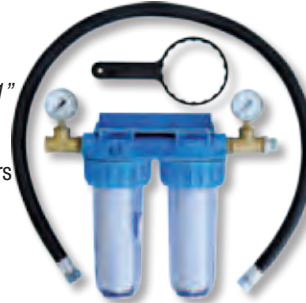

**ZX.0517**

gr. 1500 / oz. 53.0

**Inlet water filter kit 7", G1/2" M-M  
for Cabrio 60 bar-850 psi fog module,**  
complete with:  
polypropilene  
filter cartridge  
5 mcrcs,  
spanner and  
fixing bracket.

**ZX.0573**

gr. 1350 / oz. 47.7

**Inlet water filter kit 7", G 3/4" F-F,  
for Ventilato 60 bar-850 psi  
fog module** complete with:  
nipple G 3/4" M-M,  
filter cartridge 5 mcrcs,  
spanner and  
fixing bracket.

**J.RA404P131**

gr. 2500 / oz. 83,2

**Inlet water filter kit 10" Dosafos,  
G 3/4" F-F,  
anti-limescale and anti-corrosion  
treatment of water**  
with HA cartridge  
with polyphosphate crystal  
for fog module  
up to 60 l/min  
15.85 USGpm

**ZX.0302**

gr. 4750 / oz. 167.6

**Inlet water filter kit "A" 10", G 3/4" F-F,  
for fog modules up to 30 l/min-7.90 USGpm,**  
complete with:  
2 gauges,  
fixing bracket,  
1500 mm-59.1"  
h.p. hose and  
2 cartridge  
filters (1-3 mcrcs  
and 5 mcrcs).